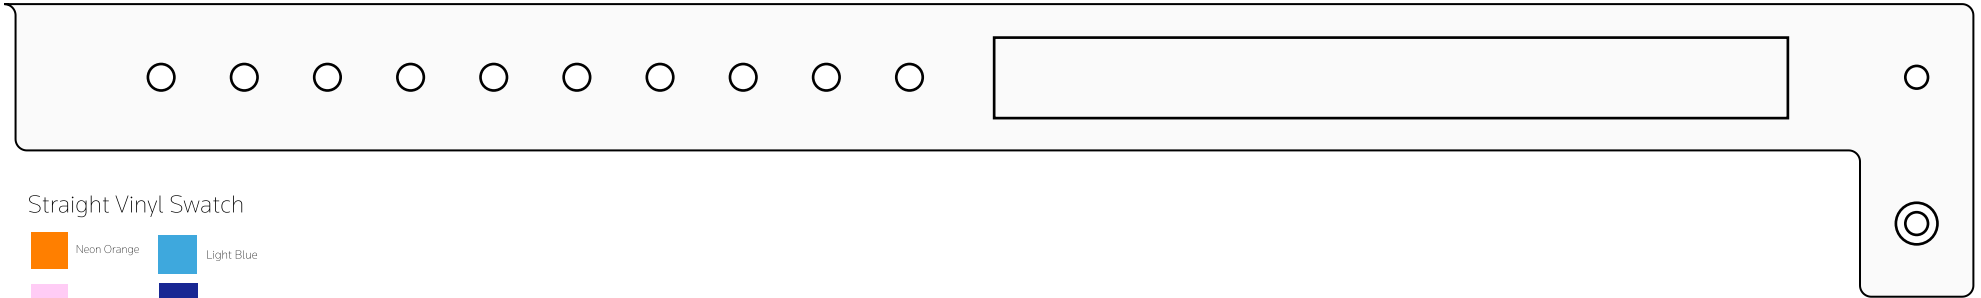

proof

Straight Vinyl Swatch

*colours are for reference only