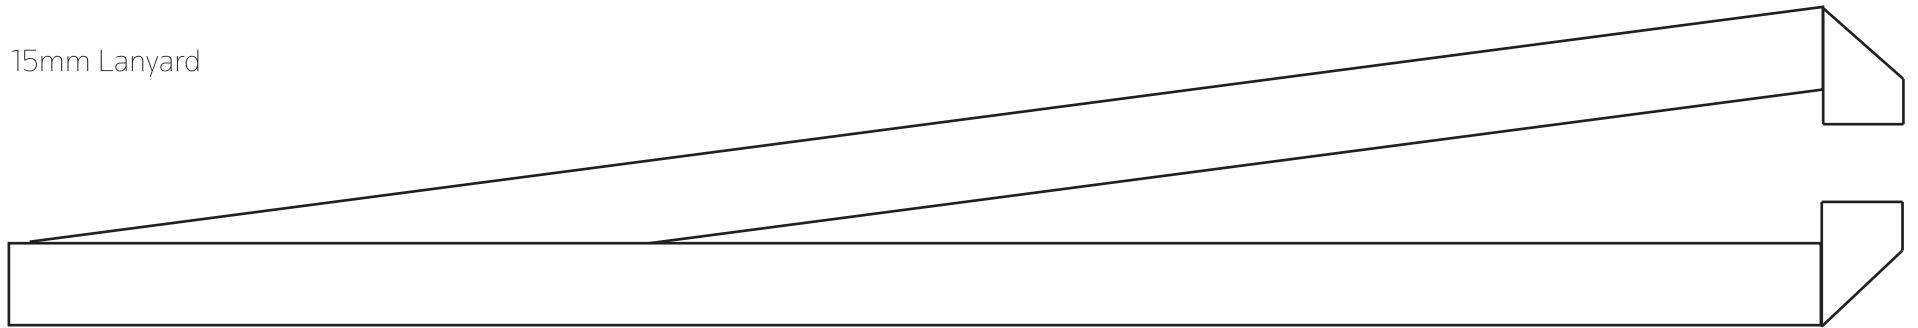

15mm Lanyard

20mm Lanyard

Our lanyards are supplied with dog clip and 1 safety break as standard
For alternative attachments or specification please contact our Sales Team
sales@wristbands.co.uk
01379 872710