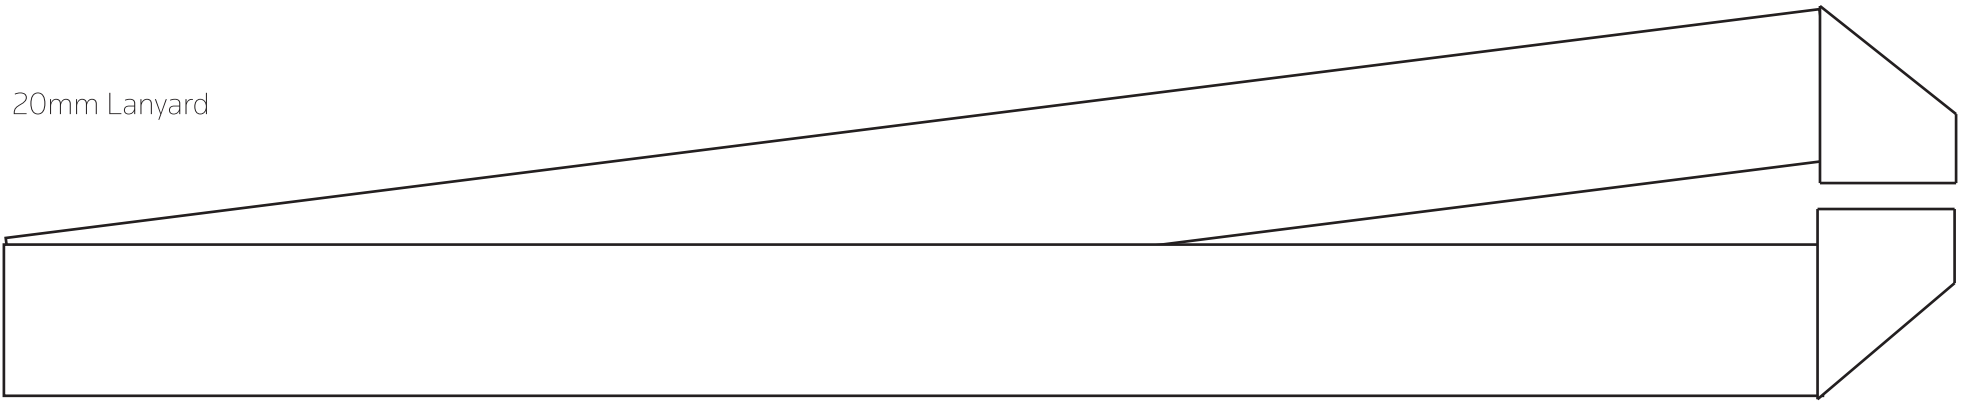

15mm Lanyard

20mm Lanyard

Our lanyards are supplied with dog clip and 1 safety break as standard
For alternative attachments or specification please contact our Sales Team
sales@wristbands.co.uk
01379 872710