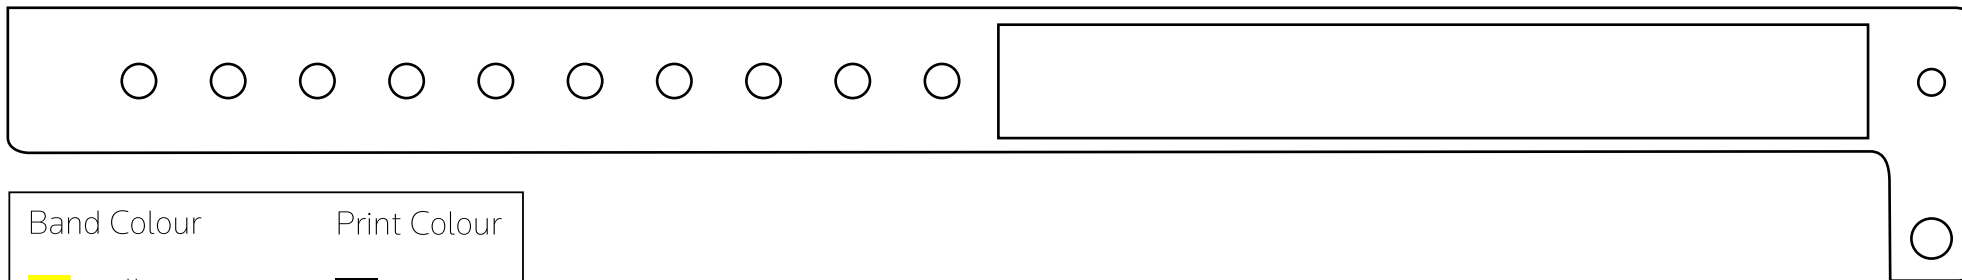

# STRAIGHT VINYL PROOF

Band Colour

-  yellow
-  orange
-  red
-  purple
-  pink
-  black
-  blue
-  lime
-  gold
-  silver

Print Colour

-  black
-  white
-  silver
-  gold